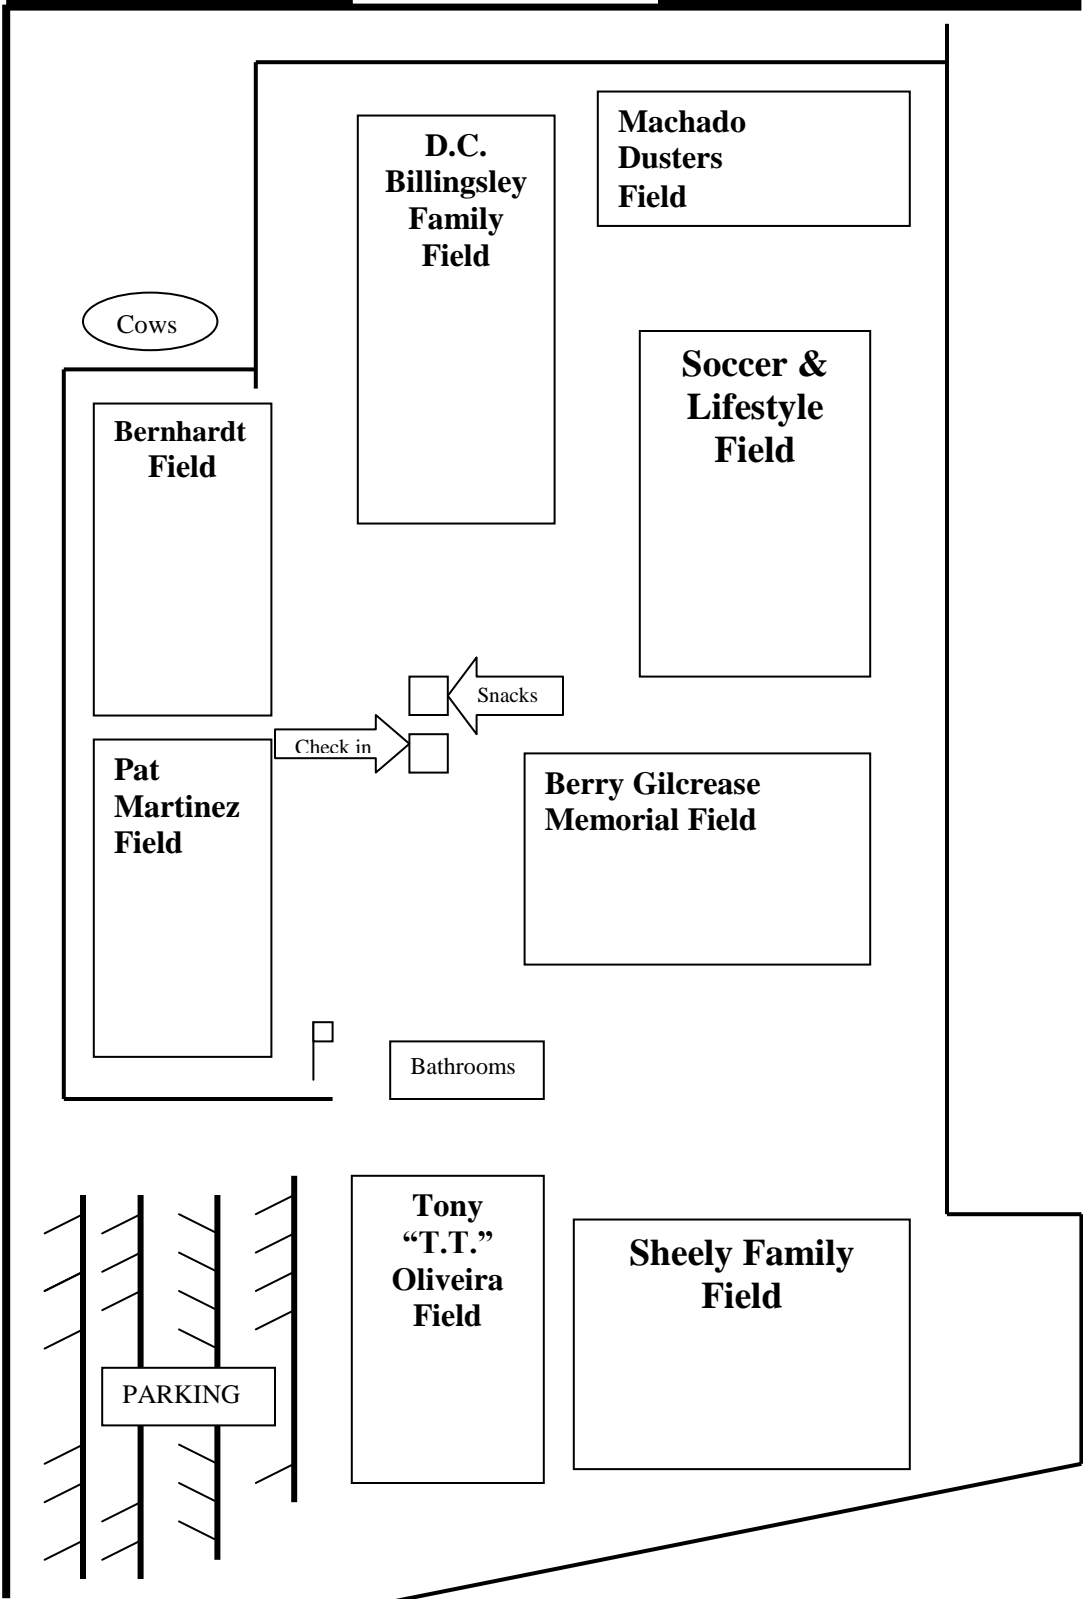

LEMOORE SPORTS COMPLEX 2010/2011 season

Cinnamon Drive

19th Ave

This a **NO SMOKING and No ALCOHOL** Facility
NO DOGS ALLOWED.
Parking will be \$5 per day